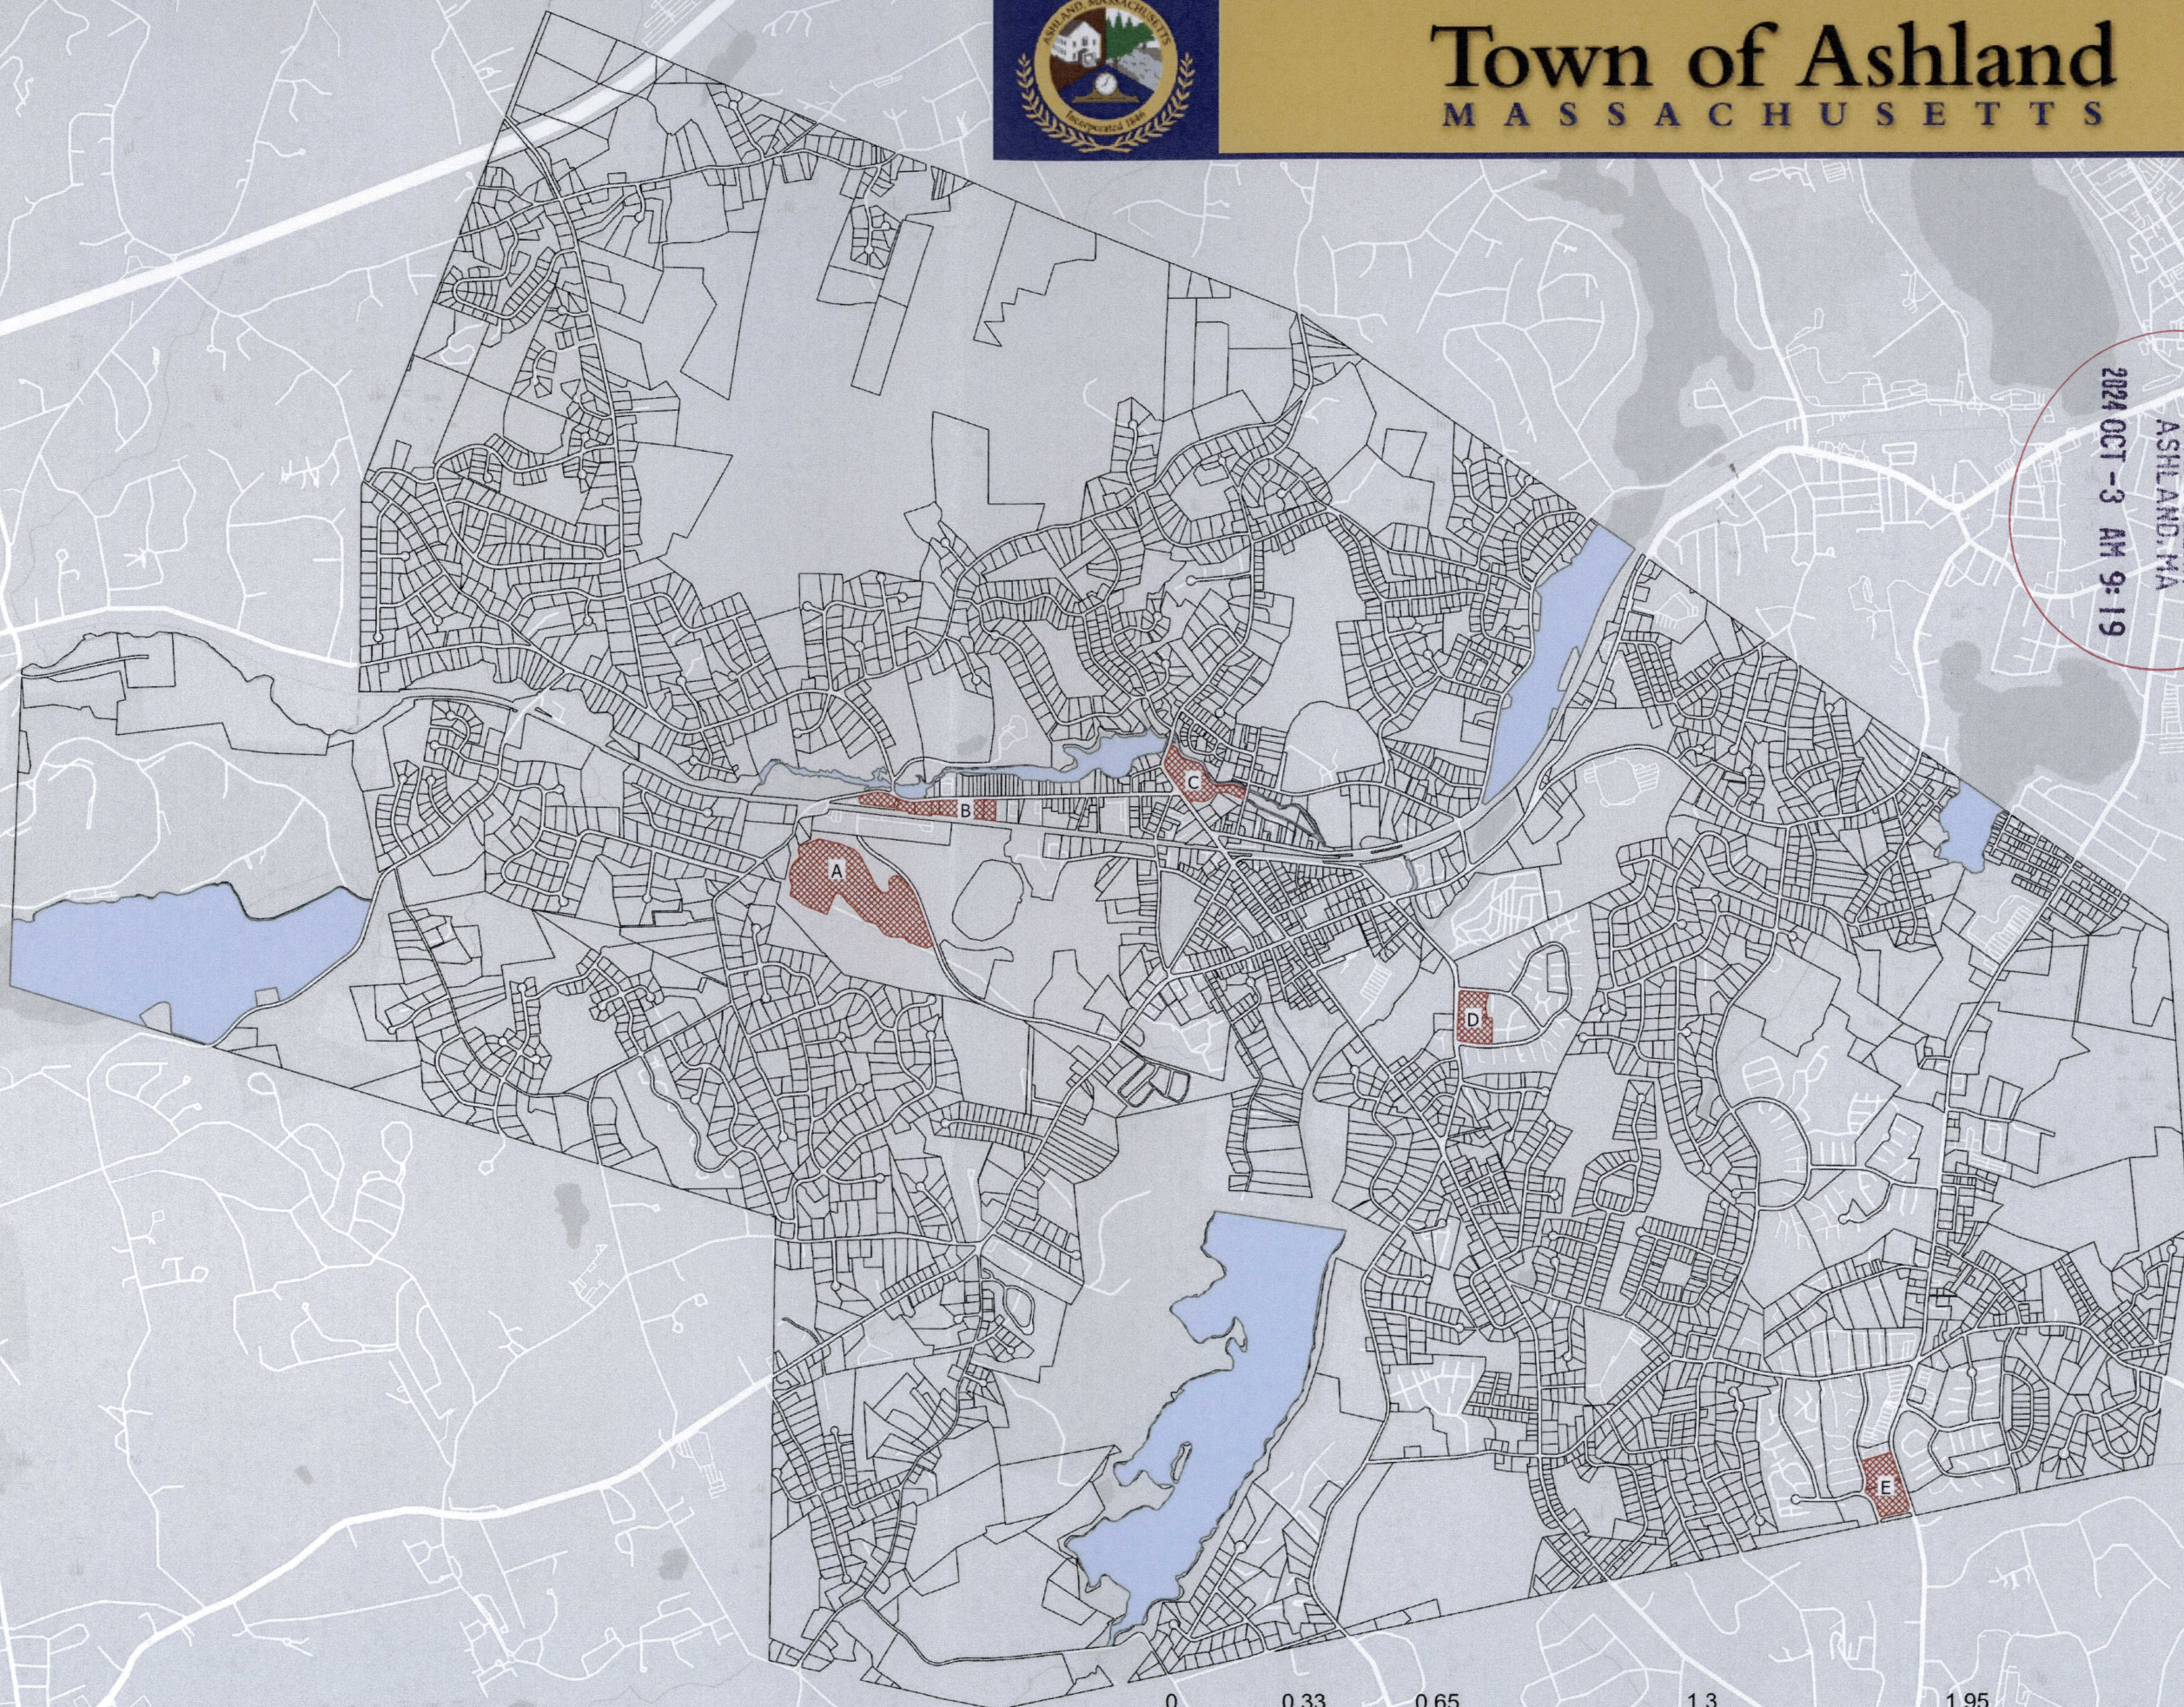

Town of Ashland

MASSACHUSETTS

RECEIVED
TOWN CLERK
ASHLAND, MA
2024 OCT -3 AM 9:19

New Overlay District

 MBTA Districts

- A – Memorial Drive
- B – Pleasant Street
- C – Main Street
- D – Chestnut Street
- E – Pond Street