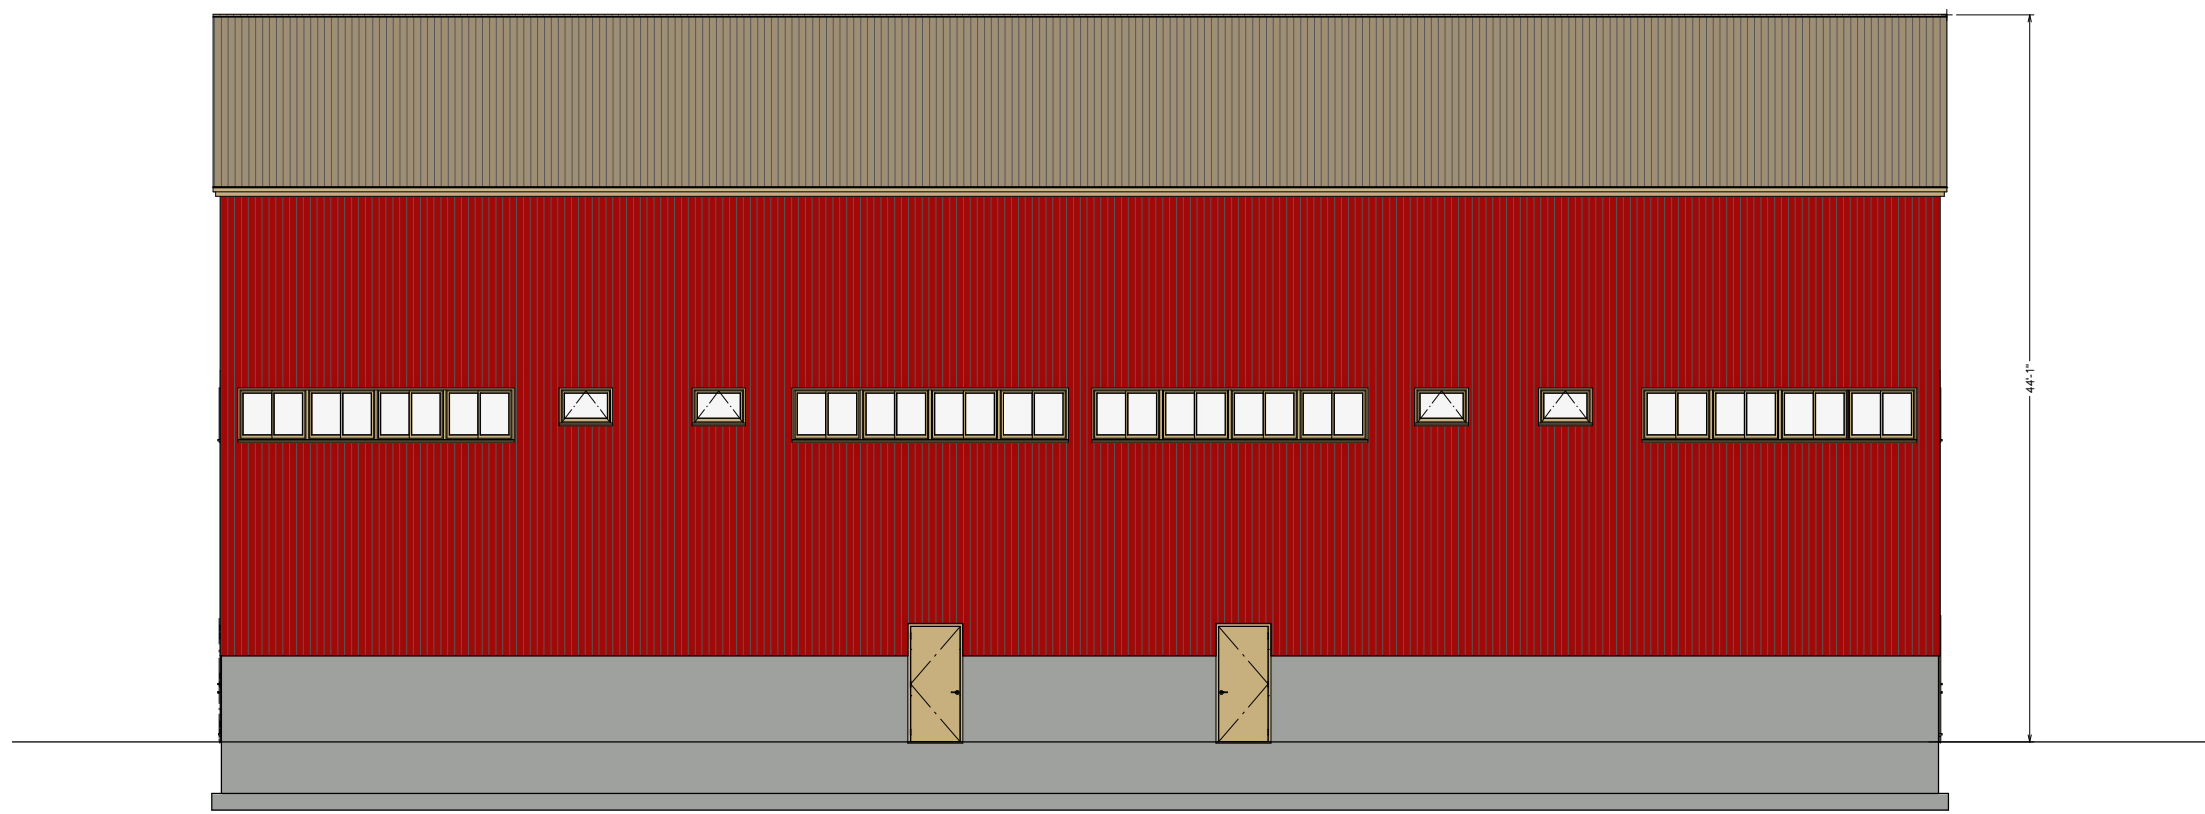

West Elevation Front

East Elevation Rear

REVISION TABLE

NUMBER	DATE	REVISION	DESCRIPTION

Building #2

West Elevation Front
East Elevation Rear

DRAWINGS PROVIDED BY:
Rodenhiser Builders
70 Bartzak drive
Holliston Ma. 01746

DATE:

6/29/2019

SCALE:

SHEET:

South Elevation Right

North Elevation Left

REVISION TABLE		
NUMBER	DATE	REVISION BY / DESCRIPTION

Building #2

East Elevation Rear
North Elevation Left

DRAWINGS PROVIDED BY:
Rodenhiser Builders
70 Bartzak drive
Holliston Ma. 01746

DATE:

6/29/2019

SCALE:

SHEET:

REVISION TABLE	
NUMBER	DATE

Building #2