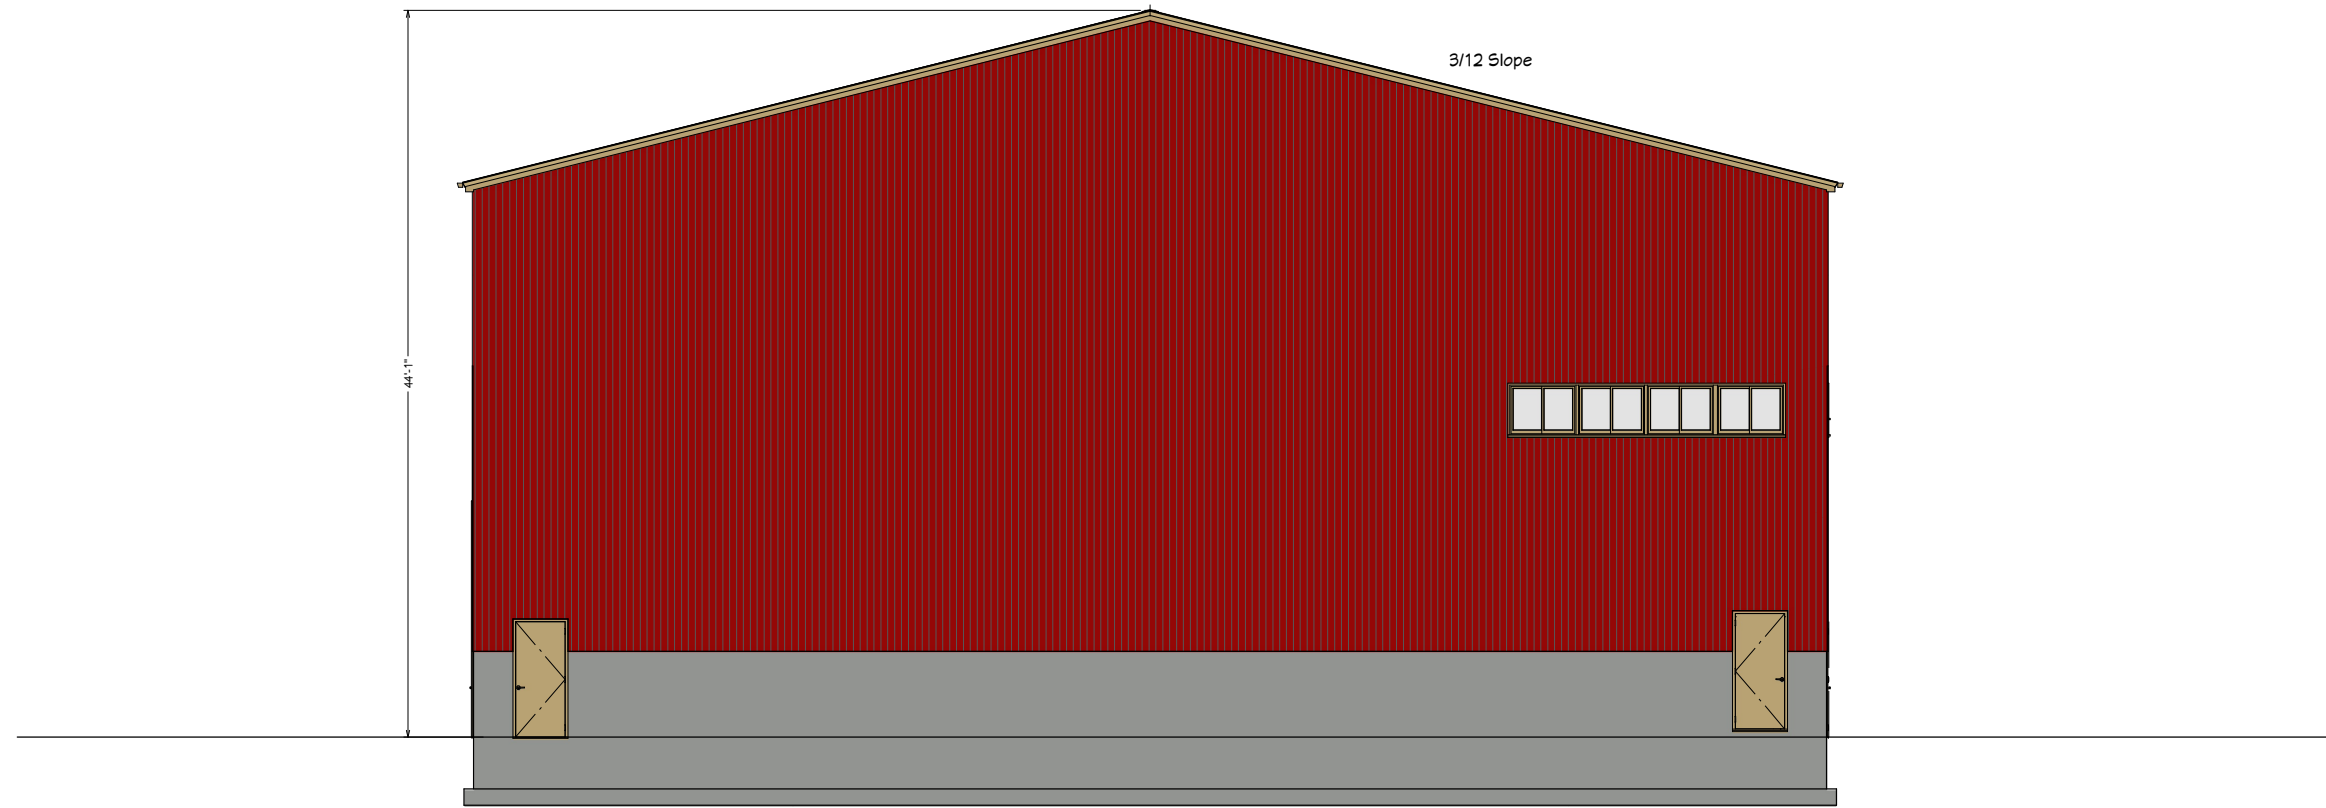

West Elevation Front

East Elevation Rear

REVISION TABLE

NUMBER	DATE	REVISION	DESCRIPTION

Building #2

West Elevation Front
East Elevation Rear

DRAWINGS PROVIDED BY:
Rodenhiser Builders
70 Bartzak drive
Holliston Ma. 01746

DATE:

6/29/2019

SCALE:

SHEET:

South Elevation Right

North Elevation Left

REVISION TABLE		
NUMBER	DATE	REVISION BY / DESCRIPTION

Building #2

East Elevation Rear
North Elevation Left

DRAWINGS PROVIDED BY:
Rodenhiser Builders
70 Bartzak drive
Holliston Ma. 01746

DATE:

6/29/2019

SCALE:

SHEET:

REVISION TABLE	
NUMBER	DATE

Building #2

Aerial views

DRAWINGS PROVIDED BY:
Rodenhiser Builders
 70 Bartzak drive
 Holliston Ma. 01746

DATE:

6/29/2019

SCALE:

SHEET: