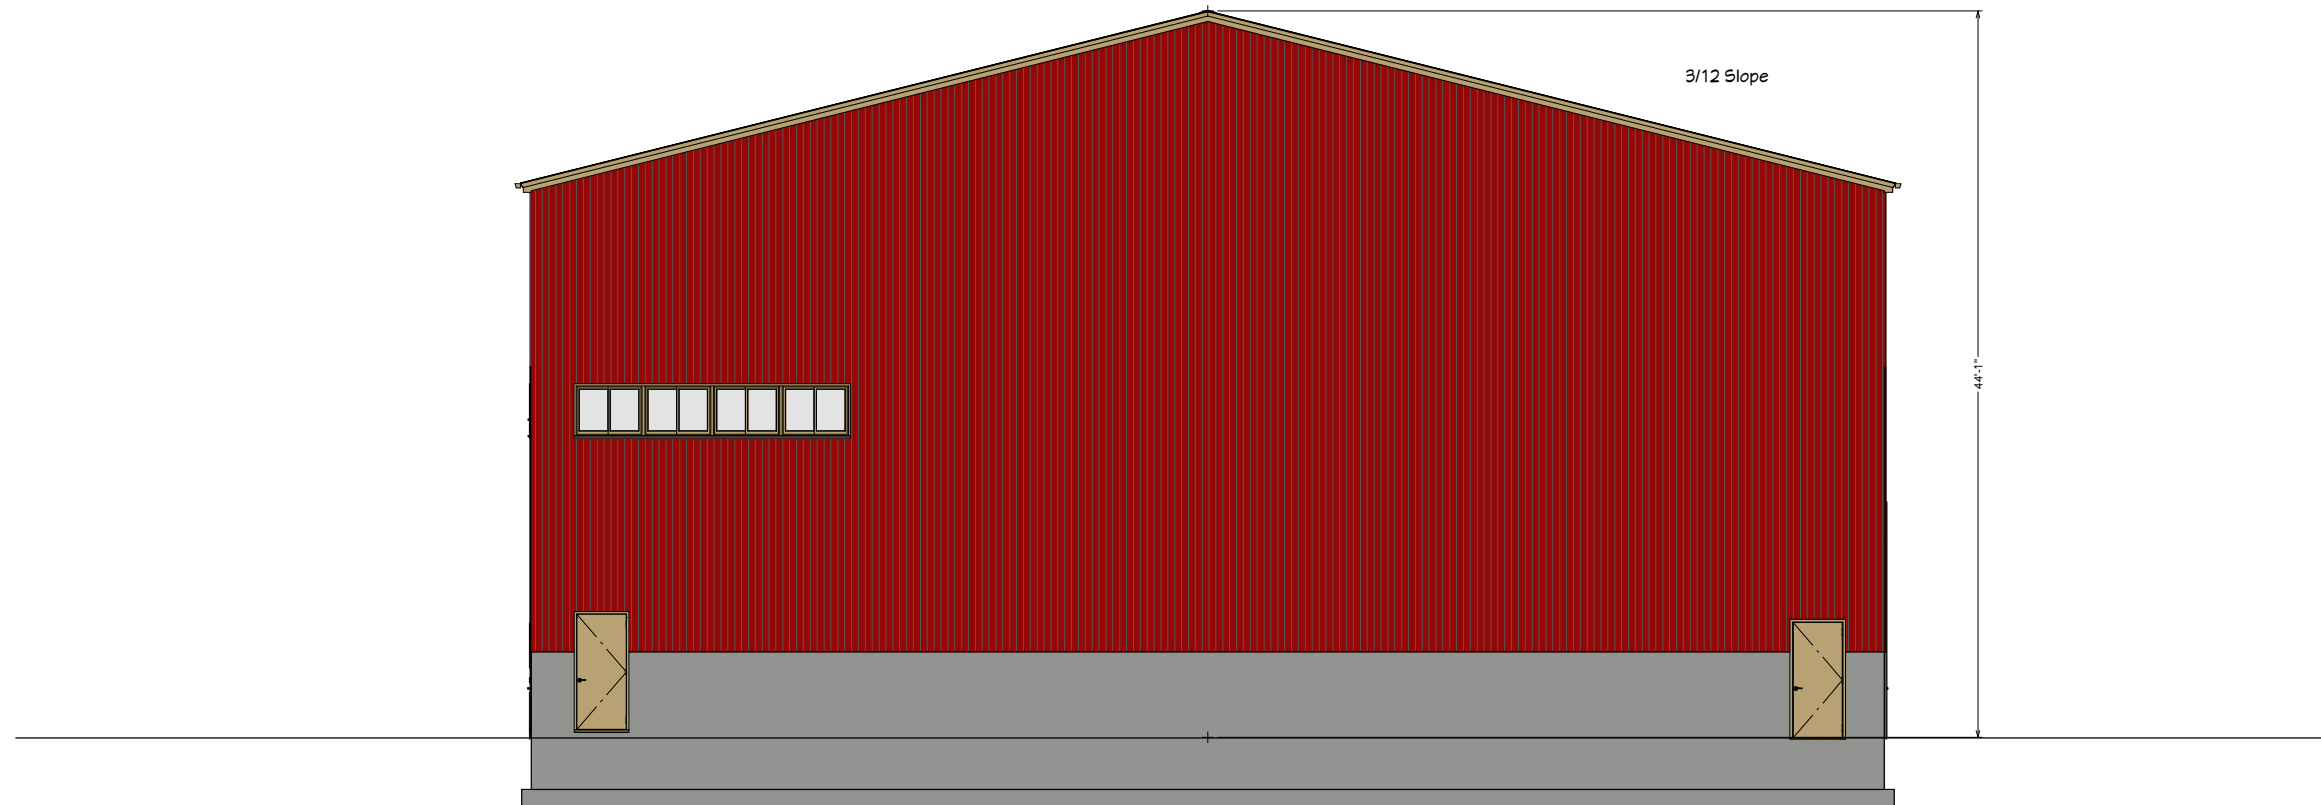

West Elevation Front

East Elevation Rear

REVISION TABLE

NUMBER	DATE	REVISION	DESCRIPTION

Building #2

West Elevation Front
East Elevation Rear

DRAWINGS PROVIDED BY:
Rodenhiser Builders
70 Bartzak drive
Holliston Ma. 01746

DATE:

6/29/2019

SCALE:

SHEET:

South Elevation Right

North Elevation Left

REVISION TABLE		
NUMBER	DATE	REVISION BY / DESCRIPTION

Building #2

East Elevation Rear
North Elevation Left

DRAWINGS PROVIDED BY:
Rodenhiser Builders
70 Bartzak drive
Holliston Ma. 01746

DATE:

6/29/2019

SCALE:

SHEET:

REVISION TABLE	
NUMBER	DATE

Building #2

Aerial views

DRAWINGS PROVIDED BY:
Rodenhiser Builders
 70 Bartzak drive
 Holliston Ma. 01746

DATE:

6/29/2019

SCALE:

SHEET: