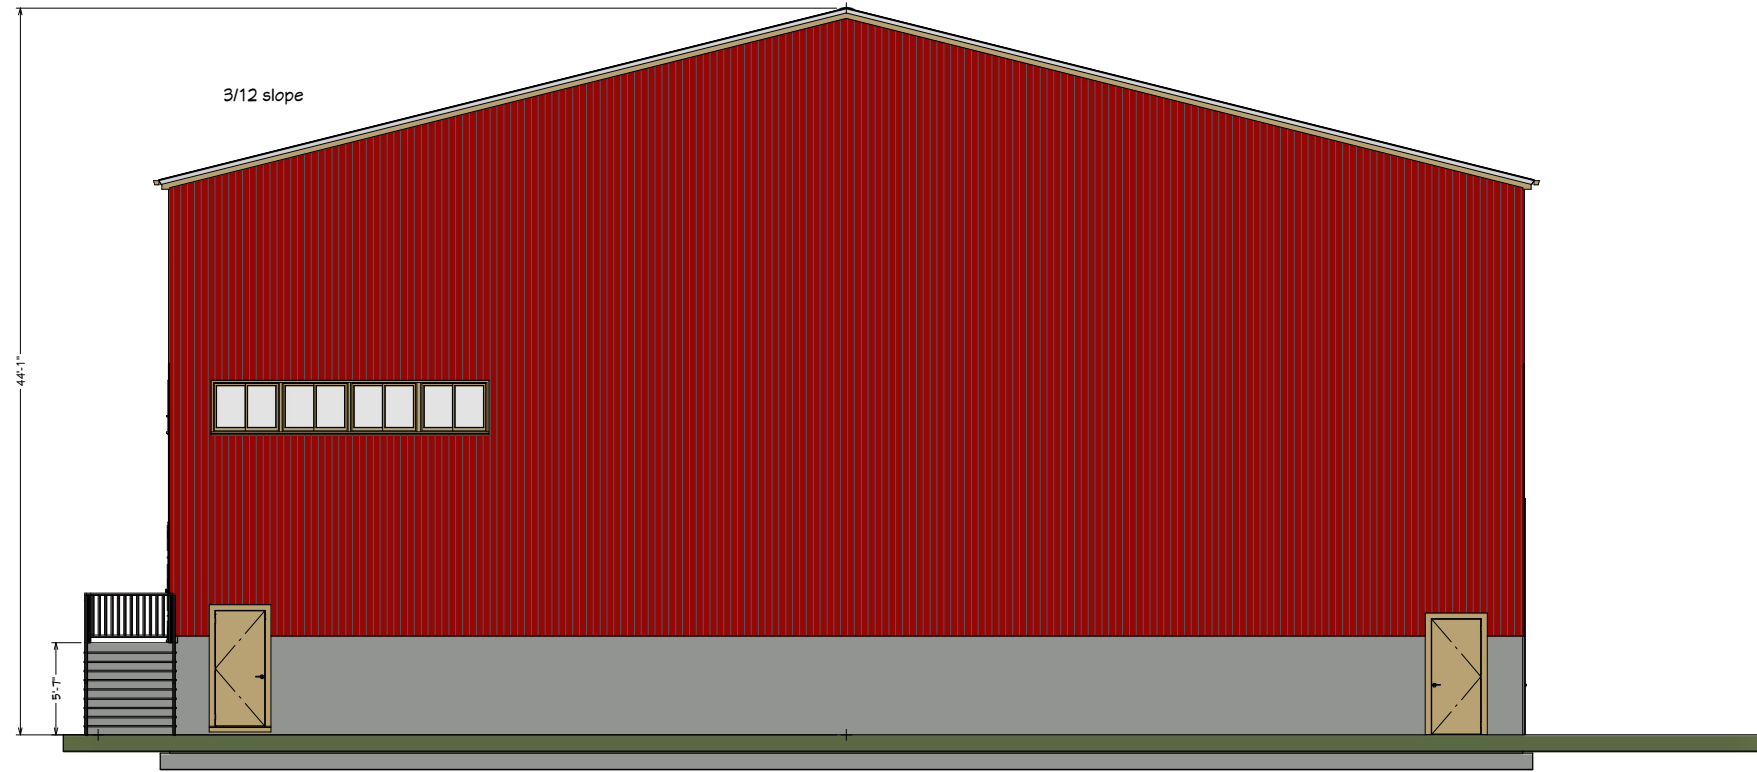

South Elevation Front

North Elevation Rear

REVISION TABLE	
NUMBER	DATE

Building #3

South Elevation Front
North Elevation Rear

DRAWINGS PROVIDED BY:
Rodenhiser Builders
70 Bartzak Drive
Holliston, Ma. 01746

DATE:

6/29/2019

SCALE:

SHEET:

West Elevation Left

East Elevation Right

NUMBER	DATE	REVISION BY	DESCRIPTION

Building #3

West Elevation Left
East Elevation Right

DRAWINGS PROVIDED BY:
Rodenhiser Builders
70 Bartzak Drive
Holliston, Ma. 01746

DATE:

6/29/2019

SCALE:

3/16" = 1'-0"

SHEET:

REVISION TABLE	
NUMBER	DATE

Building #3

Aerial views

DRAWINGS PROVIDED BY:
Rodenhiser Builders
 70 Bartzak Drive
 Holliston, Ma. 01746

DATE:

6/29/2019

SCALE:

SHEET: