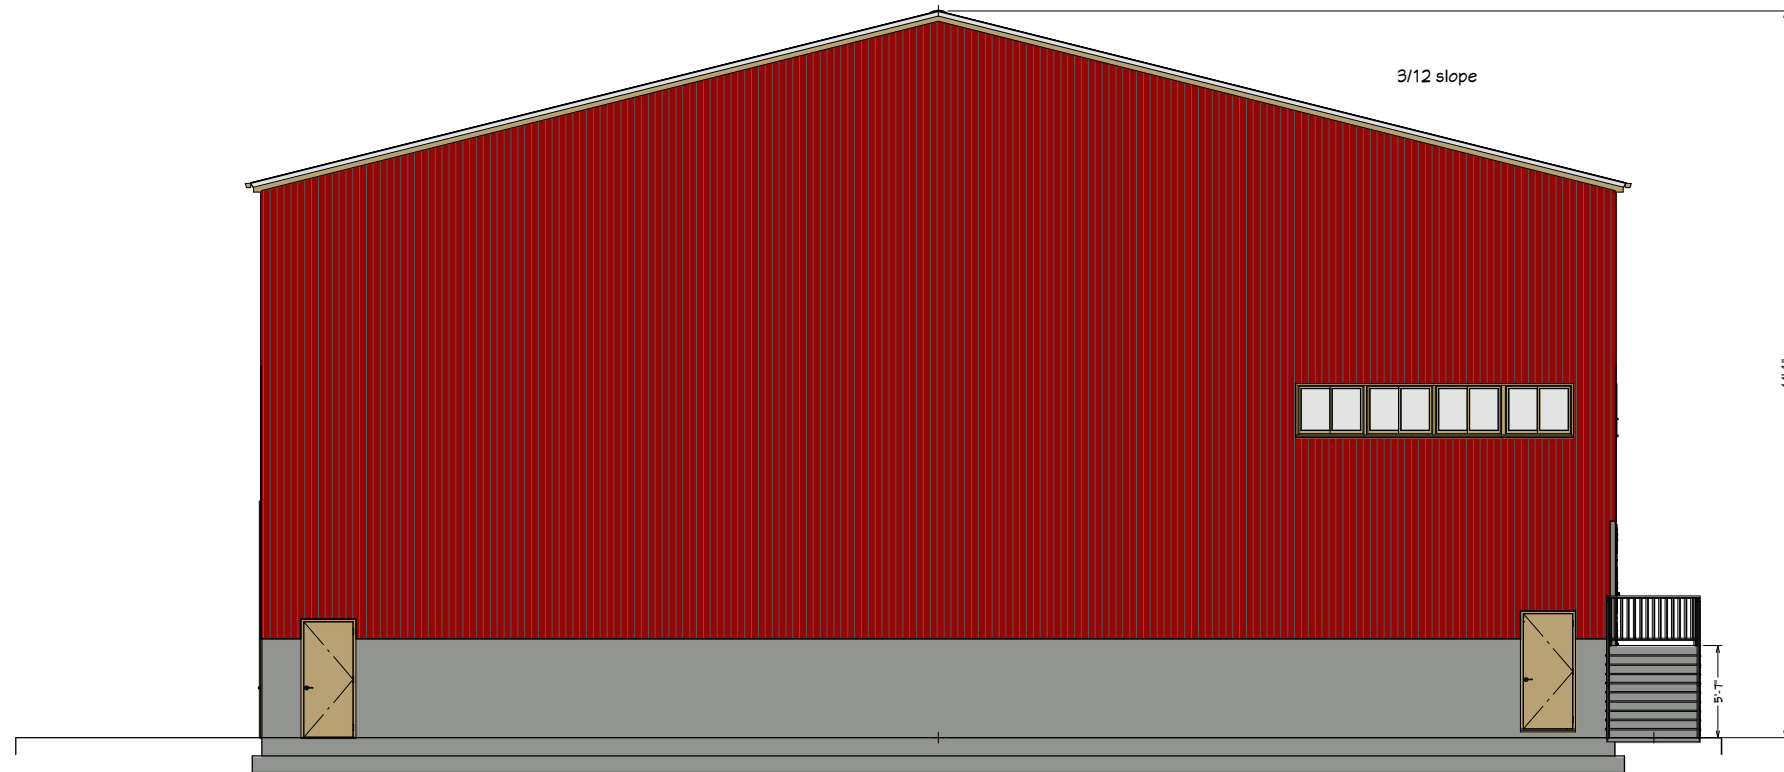

South Elevation Front

North Elevation Rear

REVISION TABLE	
NUMBER	DATE

Building #3

South Elevation Front
North Elevation Rear

DRAWINGS PROVIDED BY:
Rodenhiser Builders
70 Bartzak Drive
Holliston, Ma. 01746

DATE:

6/29/2019

SCALE:

SHEET:

West Elevation Left

East Elevation Right

NUMBER	DATE	REVISION BY	DESCRIPTION

Building #3

West Elevation Left
East Elevation Right

DRAWINGS PROVIDED BY:
Rodenhiser Builders
70 Bartzak Drive
Holliston, Ma. 01746

DATE:

6/29/2019

SCALE:

3/16" = 1'-0"

SHEET:

REVISION TABLE	
NUMBER	DATE

Building #3

Aerial views

DRAWINGS PROVIDED BY:
Rodenhiser Builders
 70 Bartzak Drive
 Holliston, Ma. 01746

DATE:

6/29/2019

SCALE:

SHEET: