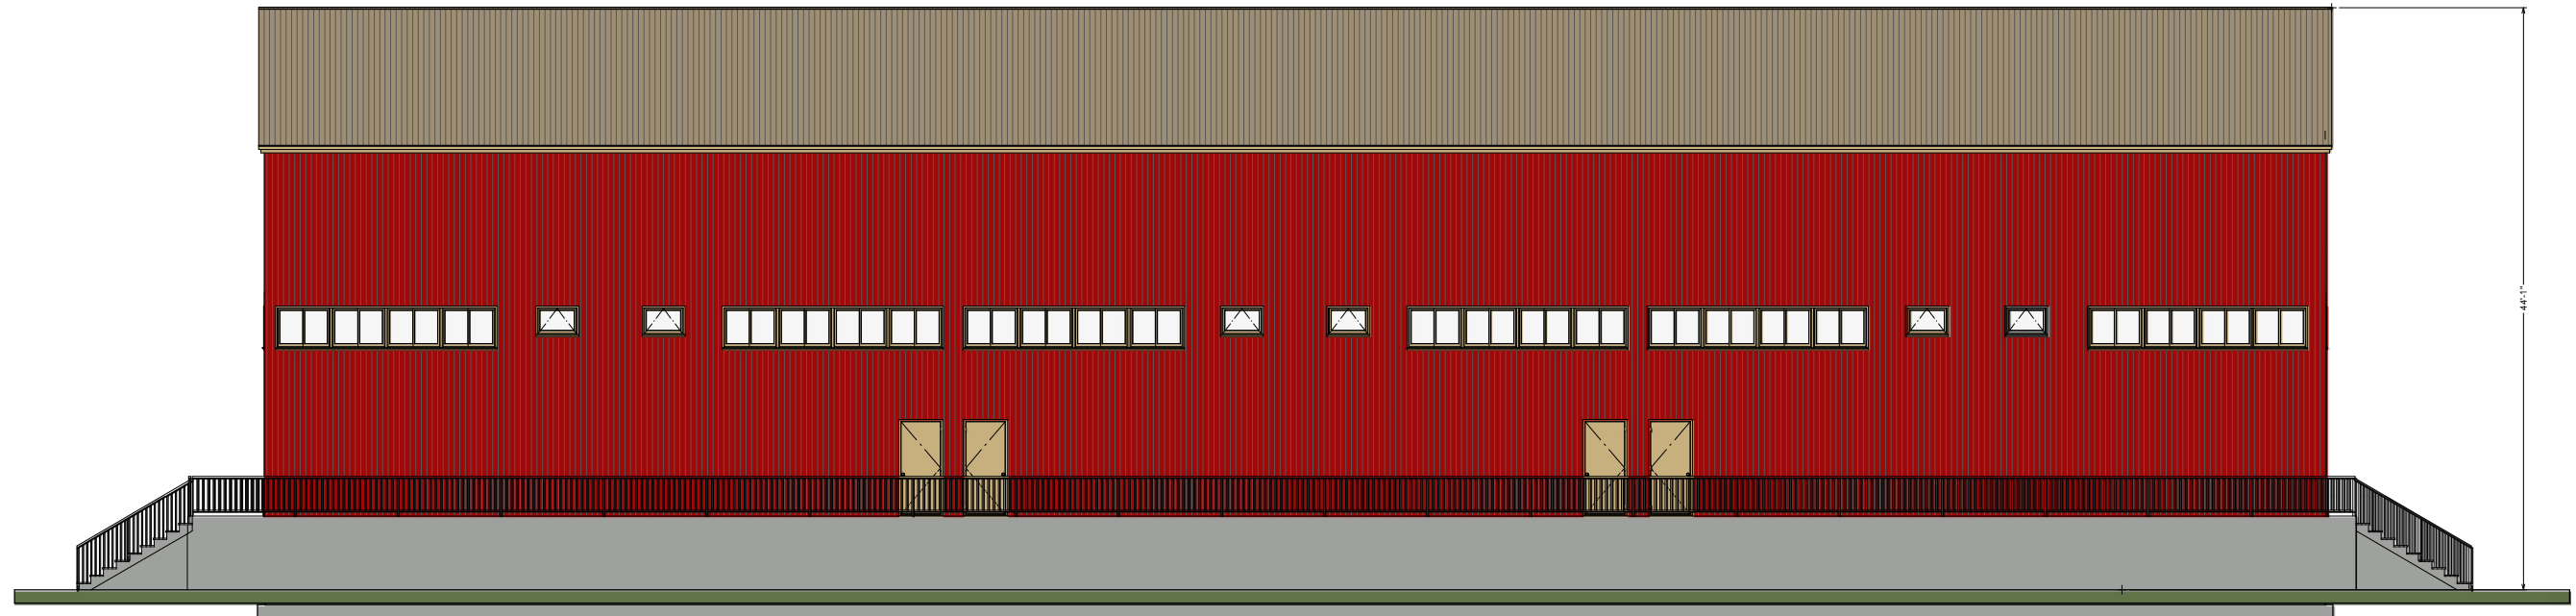

South Elevation Front

North Elevation Rear

REVISION TABLE	
NUMBER	DATE

Building #3

South Elevation Front
North Elevation Rear

DRAWINGS PROVIDED BY:
Rodenhiser Builders
70 Bartzak Drive
Holliston, Ma. 01746

DATE:

6/29/2019

SCALE:

SHEET:

West Elevation Left

East Elevation Right

NUMBER	DATE	REVISION BY	DESCRIPTION

Building #3

West Elevation Left
East Elevation Right

DRAWINGS PROVIDED BY:
Rodenhiser Builders
70 Bartzak Drive
Holliston, Ma. 01746

DATE:

6/29/2019

SCALE:

3/16" = 1'-0"

SHEET:

REVISION TABLE	
NUMBER	DATE

Building #3

Aerial views

DRAWINGS PROVIDED BY:
Rodenhiser Builders
 70 Bartzak Drive
 Holliston, Ma. 01746

DATE:

6/29/2019

SCALE:

SHEET: