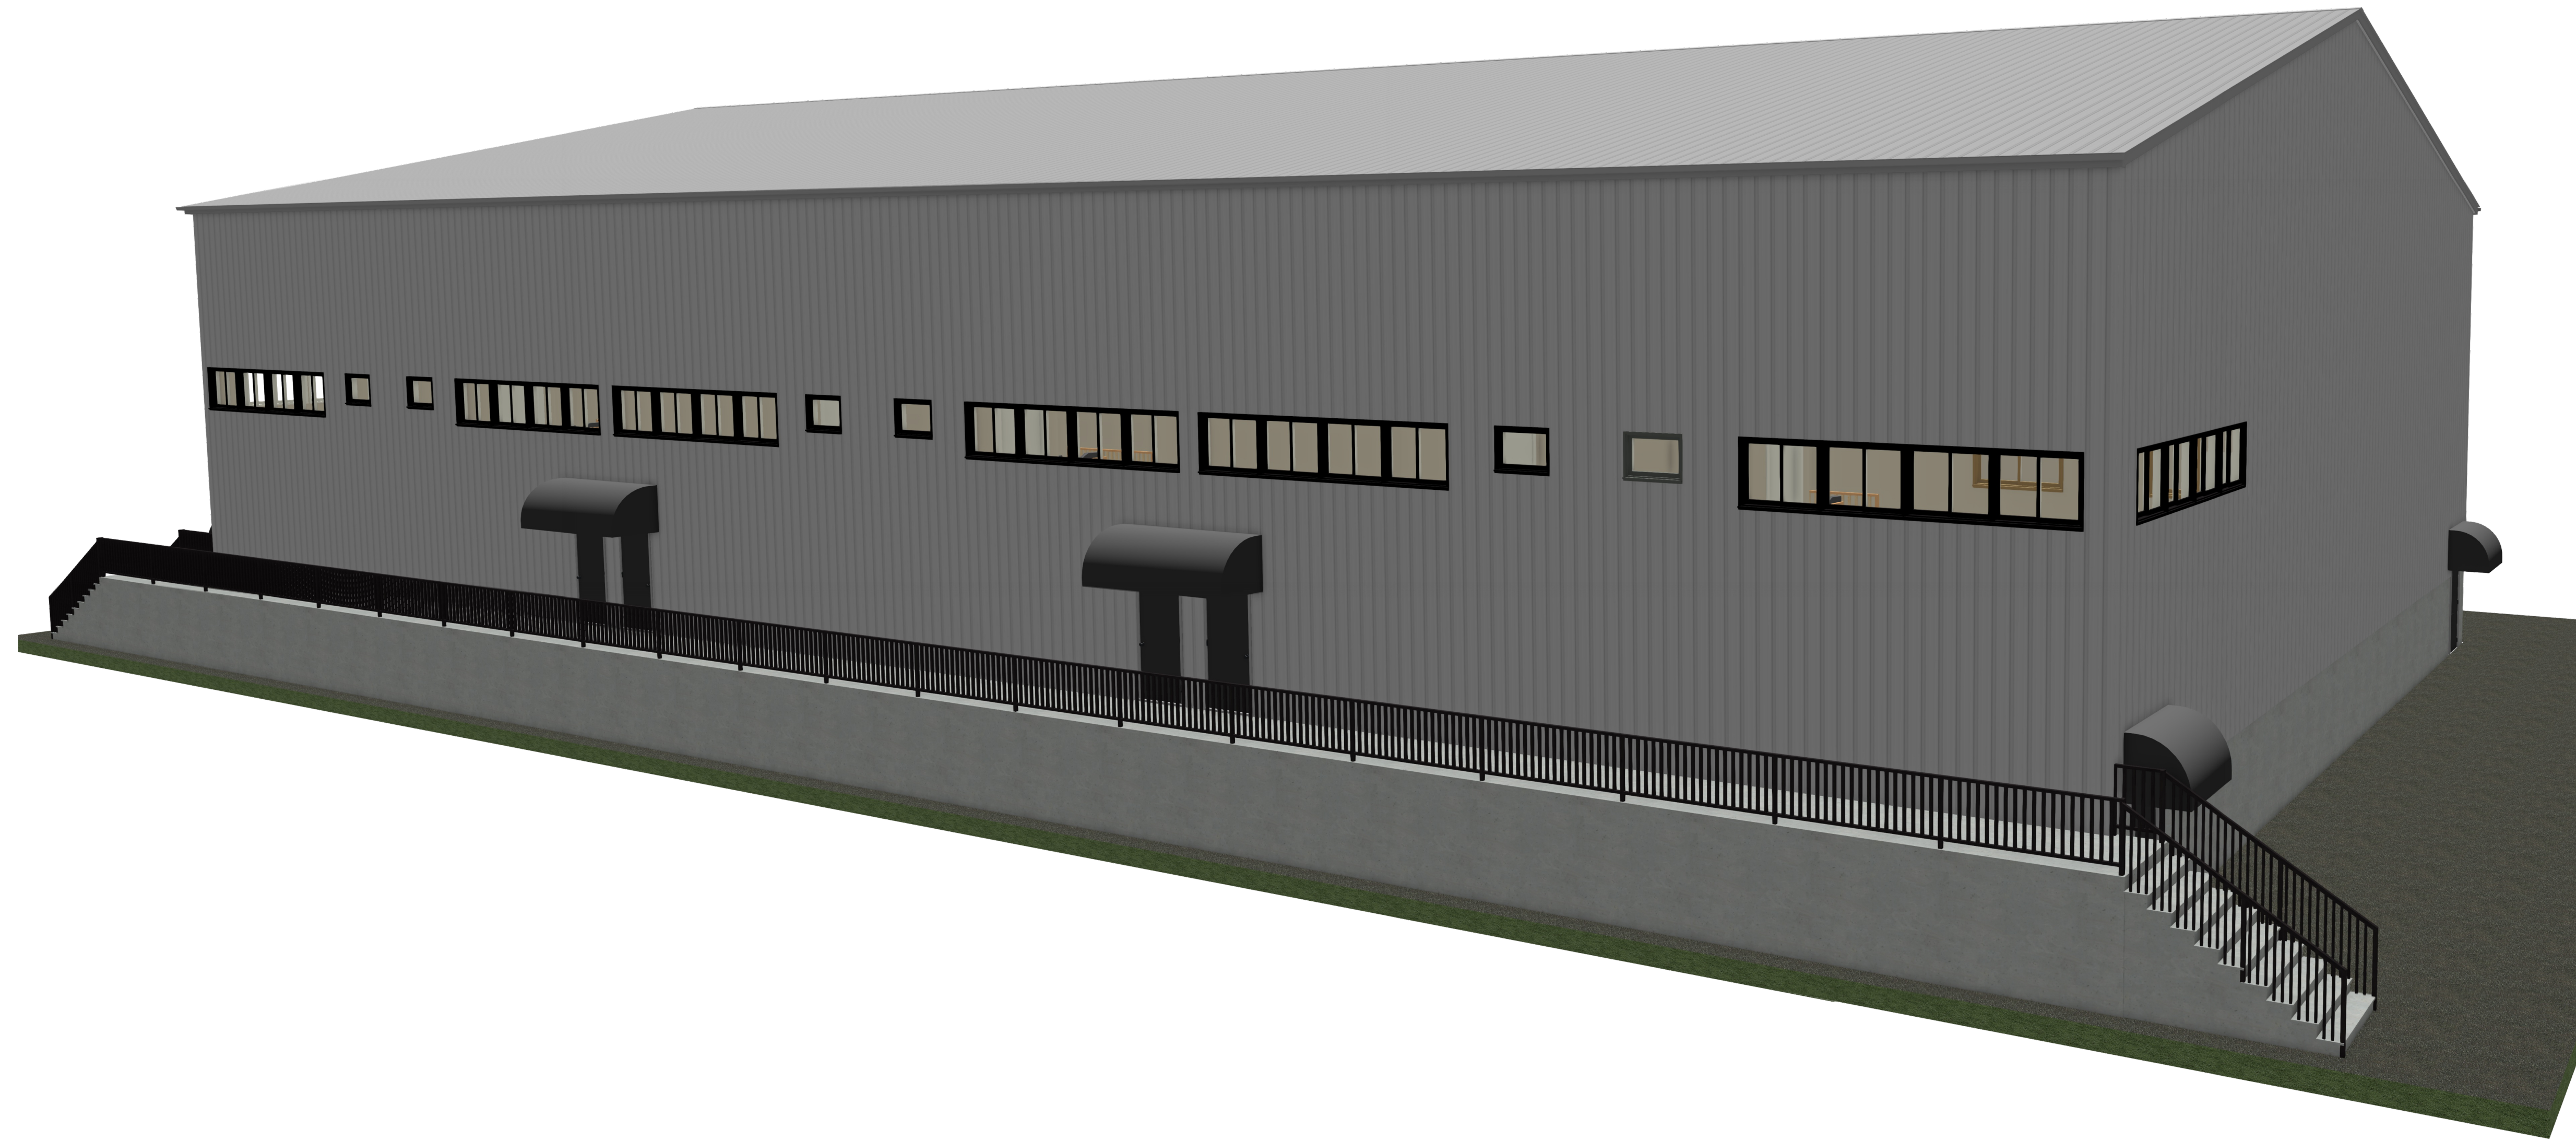

South and East Elevations

REVISION TABLE

NUMBER	DATE	REVISION BY	DESCRIPTION

Building #3

South Elevation Front
Southeast Elevation

DRAWINGS PROVIDED BY:
Rodenhiser Builders
 70 Bartzak Drive
 Holliston, Ma. 01746

DATE:

9/10/2019

SCALE:

SHEET:

North Rear and West side

REVISION TABLE	
NUMBER	DATE

Building #3

North Elevation Rear
West Elevation side

DRAWINGS PROVIDED BY:
Rodenhiser Builders
 70 Bartzak Drive
 Holliston, Ma. 01746

DATE:

9/10/2019

SCALE:

3/16" = 1'-0"

SHEET: