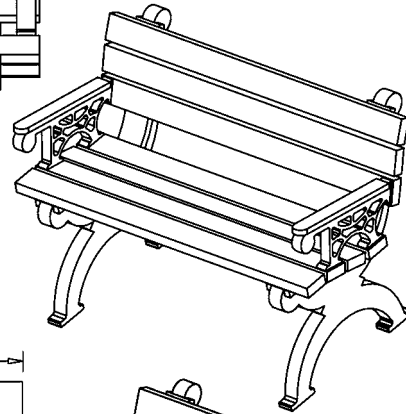

4 Ft.

Available
Frame
Colors:

Black Brown Green

- Heavy duty/weather resistant/maintenance free!
- No need to stain or paint
- Resists fading, peeling and graffiti as the color is molded all the way through
- Can be surface mounted with brackets (sold separately)
- Stainless steel fasteners do not corrode nor rust
- Seat and back use 2 x 4's for durability and comfort.

Available
Plank
Colors:

Black

Brown

Cedar

Charcoal

Green

Sand

Weathered