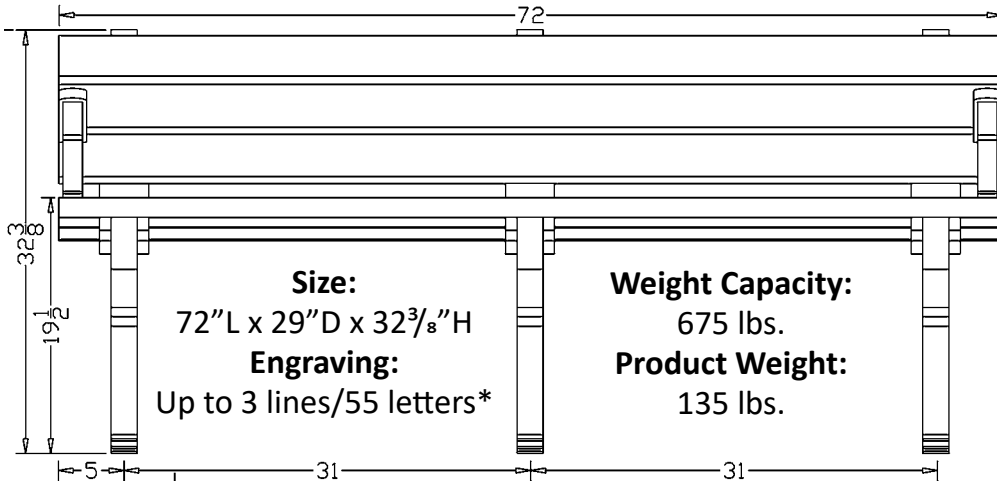

# Monarque Bench w/Arms - 4', 6' & 8'

6 Ft.

8 Ft.