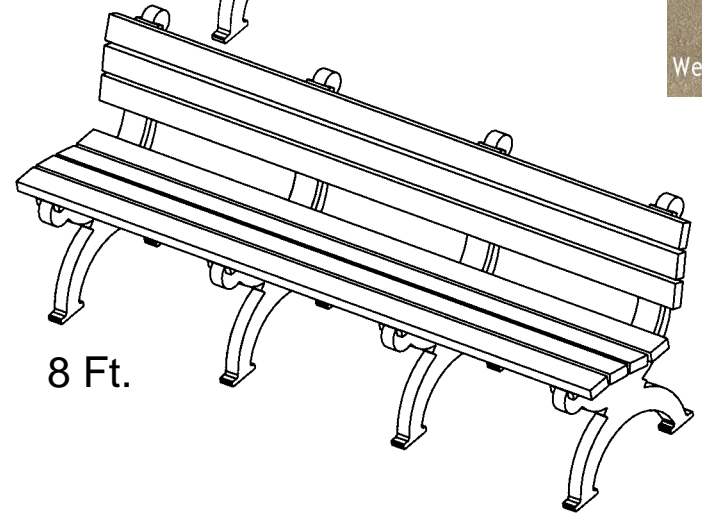

The Monarque Bench - 4', 6' & 8'

Side View
(all sizes)

4 Ft.

Available
Frame
Colors:

Available
Plank
Colors:

- Heavy duty/weather resistant/maintenance free!
- No need to stain or paint
- Resists fading, peeling and graffiti as the color is molded all the way through
- Can be surface mounted with brackets (sold separately)
- Stainless steel fasteners do not corrode nor rust
- Seat and back use 2 x 4's for durability and comfort.

6 Ft.

8 Ft.