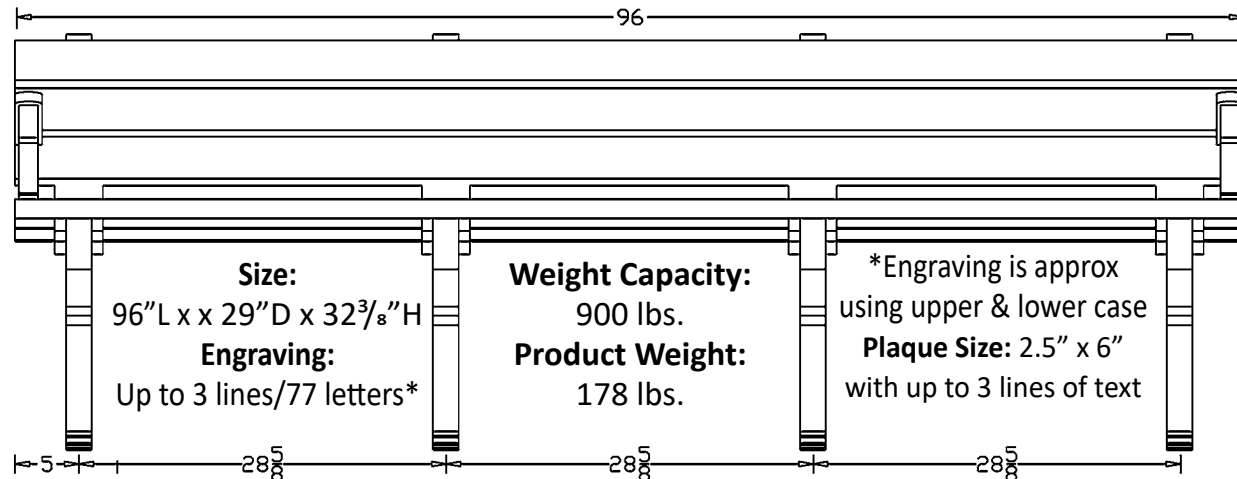

# Monarque Bench w/Arms - 4', 6' & 8'

6 Ft.

8 Ft.