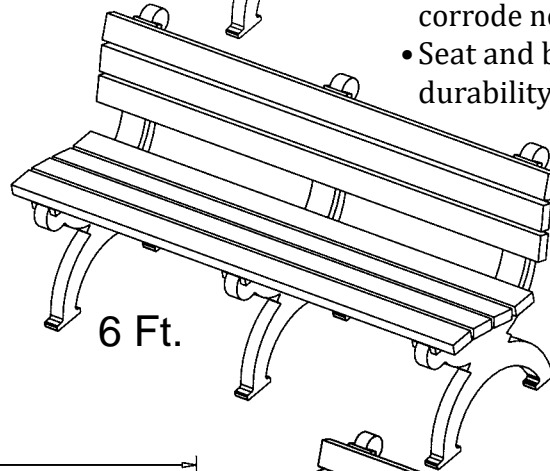

6 Foot -  
Black Bench Frame  
Charcoal Planks

8 Foot

Brown Bench Frame  
Cedar Planks

The Monarque Bench is ideal for engraving up to 3 boards with both text and logos.

*See back of page for  
details and measurements*

# The Monarque Bench - 4', 6' & 8'

**Side View**  
(all sizes)

4 Ft.

Available  
Frame  
Colors:

Available  
Plank  
Colors:

- Heavy duty/weather resistant/maintenance free!
- No need to stain or paint
- Resists fading, peeling and graffiti as the color is molded all the way through
- Can be surface mounted with brackets (sold separately)
- Stainless steel fasteners do not corrode nor rust
- Seat and back use 2 x 4's for durability and comfort.

6 Ft.

8 Ft.