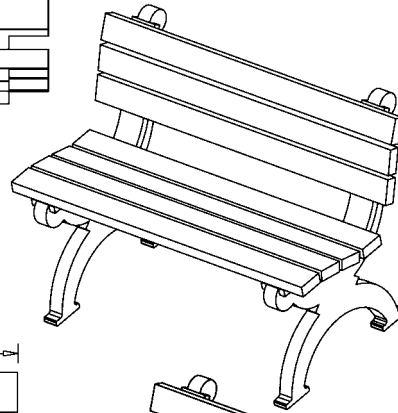

The Monarque Bench - 4', 6' & 8'

Side View
(all sizes)

4 Ft.

Available
Frame
Colors:

Available
Plank
Colors:

- Heavy duty/weather resistant/maintenance free!
- No need to stain or paint
- Resists fading, peeling and graffiti as the color is molded all the way through
- Can be surface mounted with brackets (sold separately)
- Stainless steel fasteners do not corrode nor rust
- Seat and back use 2 x 4's for durability and comfort.

6 Ft.

8 Ft.