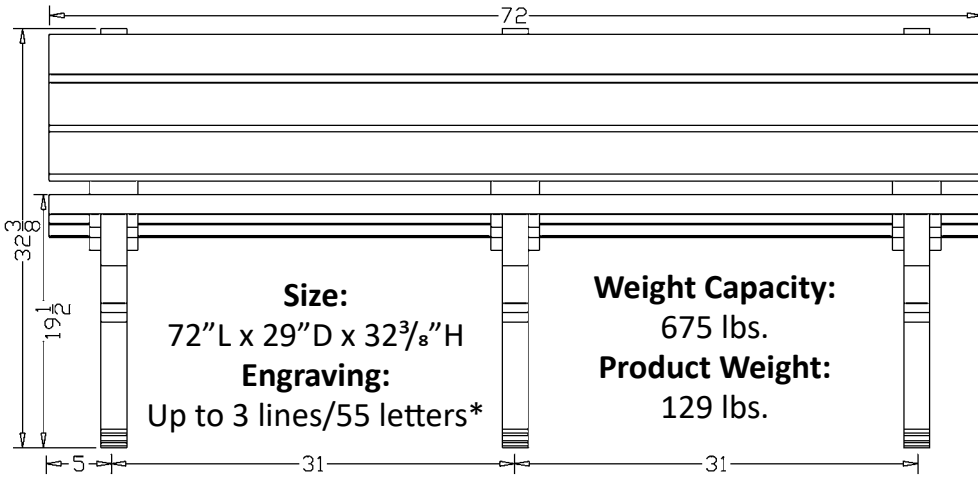

# The Monarque Bench - 4', 6' & 8'

**Side View**  
(all sizes)

4 Ft.

Available  
Frame  
Colors:

Available  
Plank  
Colors:

- Heavy duty/weather resistant/maintenance free!
- No need to stain or paint
- Resists fading, peeling and graffiti as the color is molded all the way through
- Can be surface mounted with brackets (sold separately)
- Stainless steel fasteners do not corrode nor rust
- Seat and back use 2 x 4's for durability and comfort.