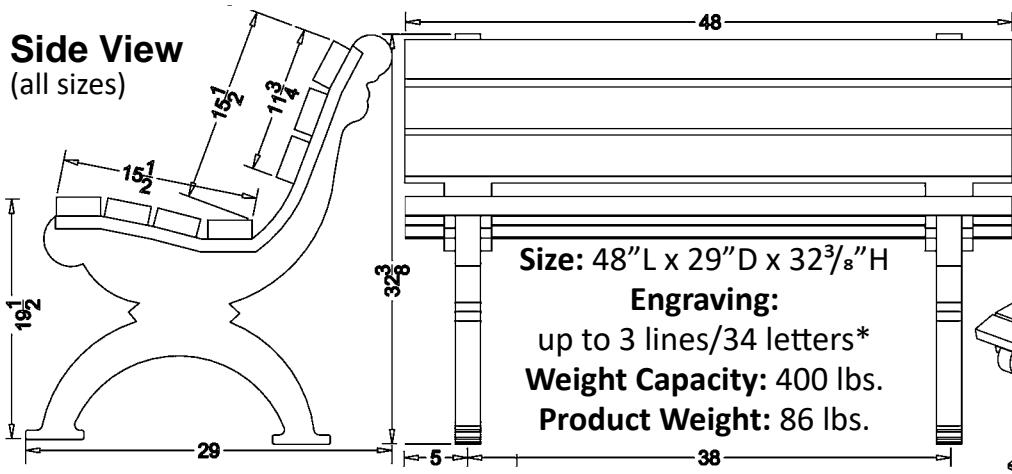

6 Foot -  
Black Bench Frame  
Charcoal Planks

8 Foot

Brown Bench Frame  
Cedar Planks

The Monarque Bench is ideal for engraving up to 3 boards with both text and logos.

*See back of page for  
details and measurements*

# The Monarque Bench - 4', 6' & 8'

**Side View**  
(all sizes)

4 Ft.

Available  
Frame  
Colors:

Available  
Plank  
Colors:

- Heavy duty/weather resistant/maintenance free!
- No need to stain or paint
- Resists fading, peeling and graffiti as the color is molded all the way through
- Can be surface mounted with brackets (sold separately)
- Stainless steel fasteners do not corrode nor rust
- Seat and back use 2 x 4's for durability and comfort.

6 Ft.

8 Ft.

# Monarque Bench w/Arms - 4', 6' & 8'