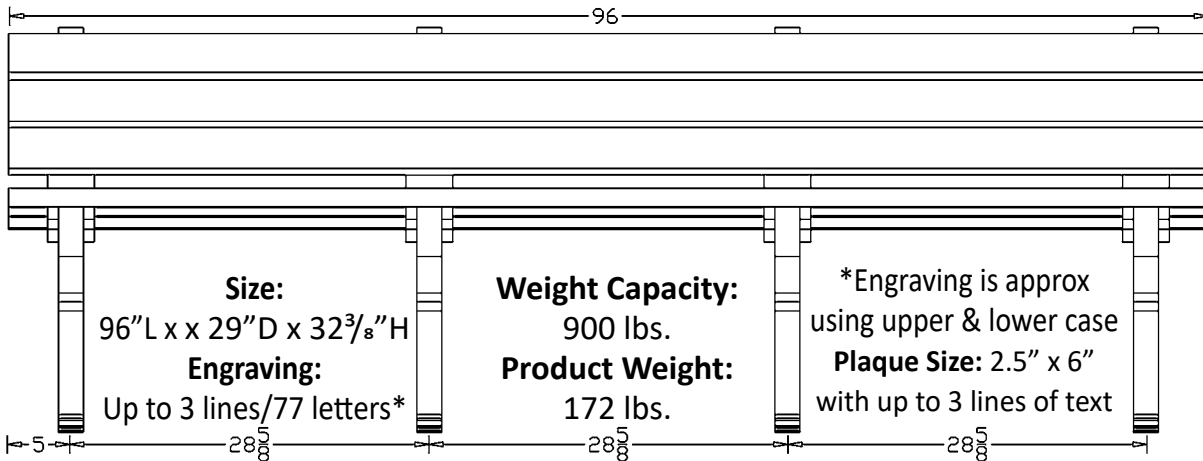

6 Foot -  
Black Bench Frame  
Charcoal Planks

8 Foot

Brown Bench Frame  
Cedar Planks

The Monarque Bench is ideal for engraving up to 3 boards with both text and logos.

*See back of page for  
details and measurements*

# The Monarque Bench - 4', 6' & 8'

**Side View**  
(all sizes)

4 Ft.

Available  
Frame  
Colors:

Available  
Plank  
Colors:

- Heavy duty/weather resistant/maintenance free!
- No need to stain or paint
- Resists fading, peeling and graffiti as the color is molded all the way through
- Can be surface mounted with brackets (sold separately)
- Stainless steel fasteners do not corrode nor rust
- Seat and back use 2 x 4's for durability and comfort.

6 Ft.

8 Ft.