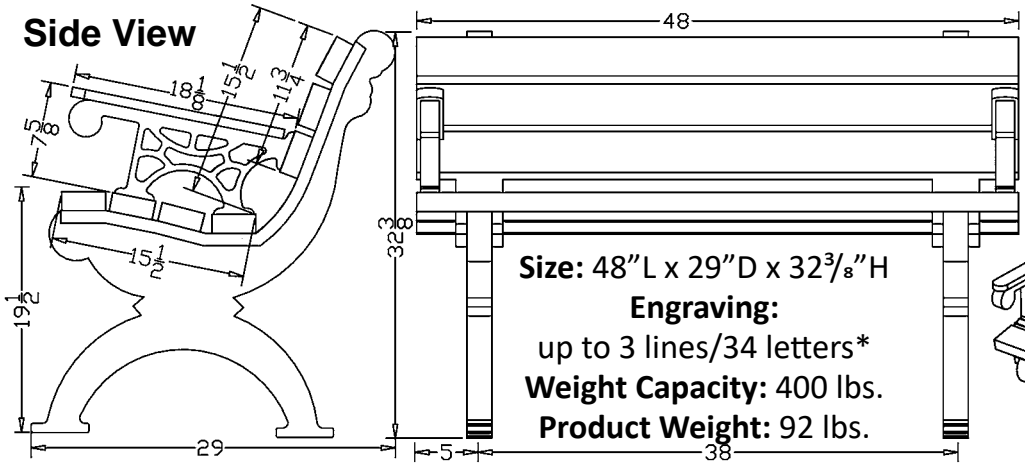

Monarque Bench w/Arms - 4', 6' & 8'

Side View