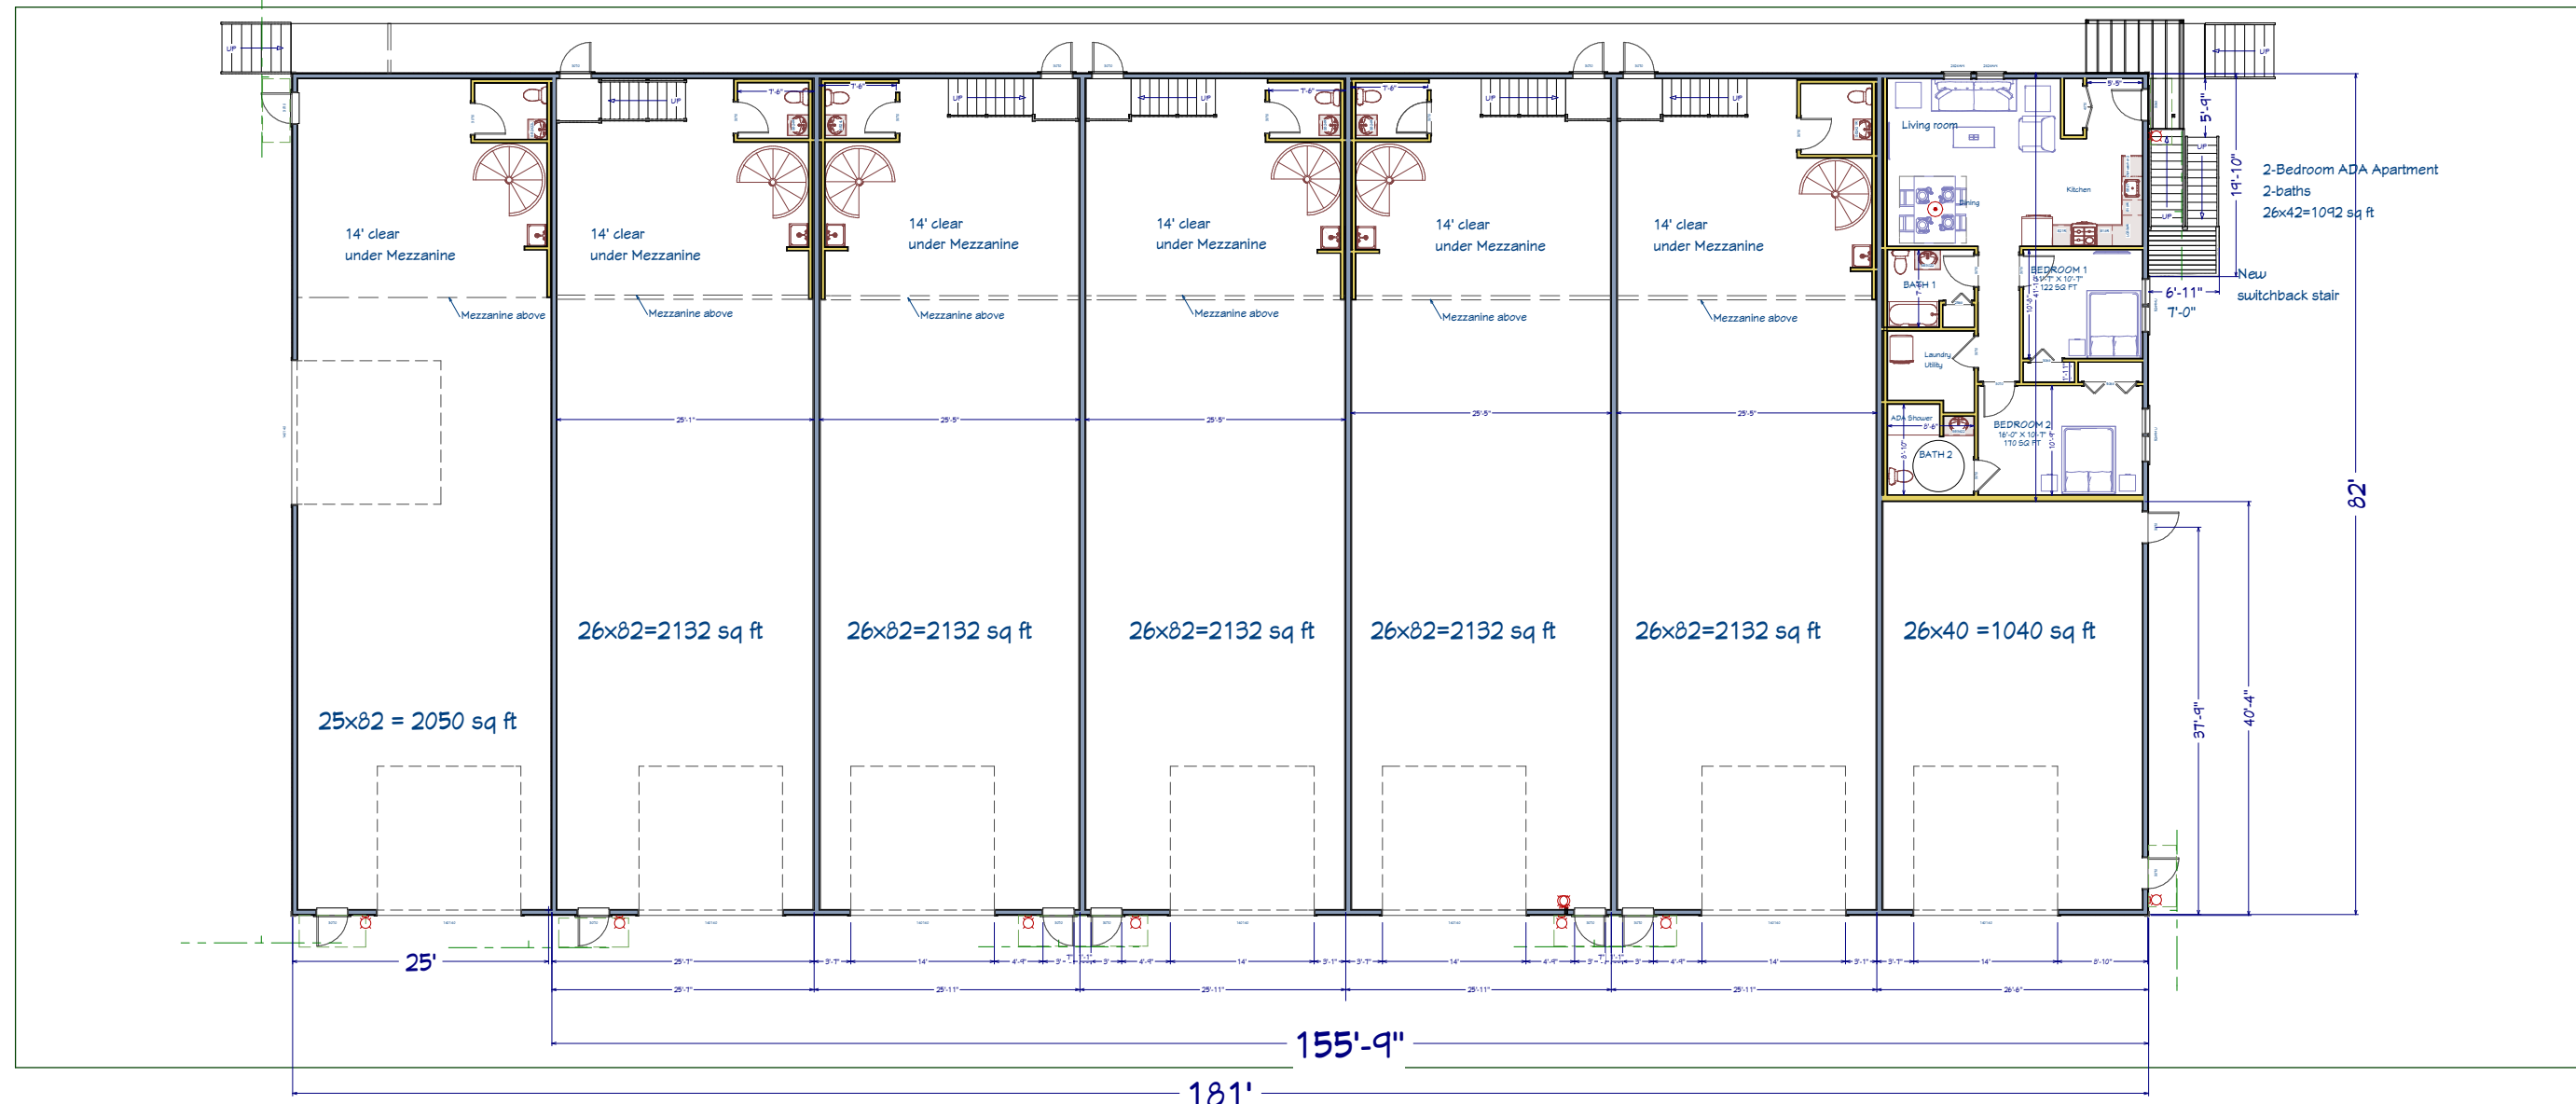

1/4"

1st Floor

REVISION TABLE			
NUMBER DATE REVISION BY DESCRIPTION			

Building #3

First Floor
Floorplan

DRAWINGS PROVIDED BY:
Rodeniser Builders
70 Bartzak Drive
Holliston, Ma. 01746

DATE:

6/11/2020

SCALE:

SHEET:

Not For Construction