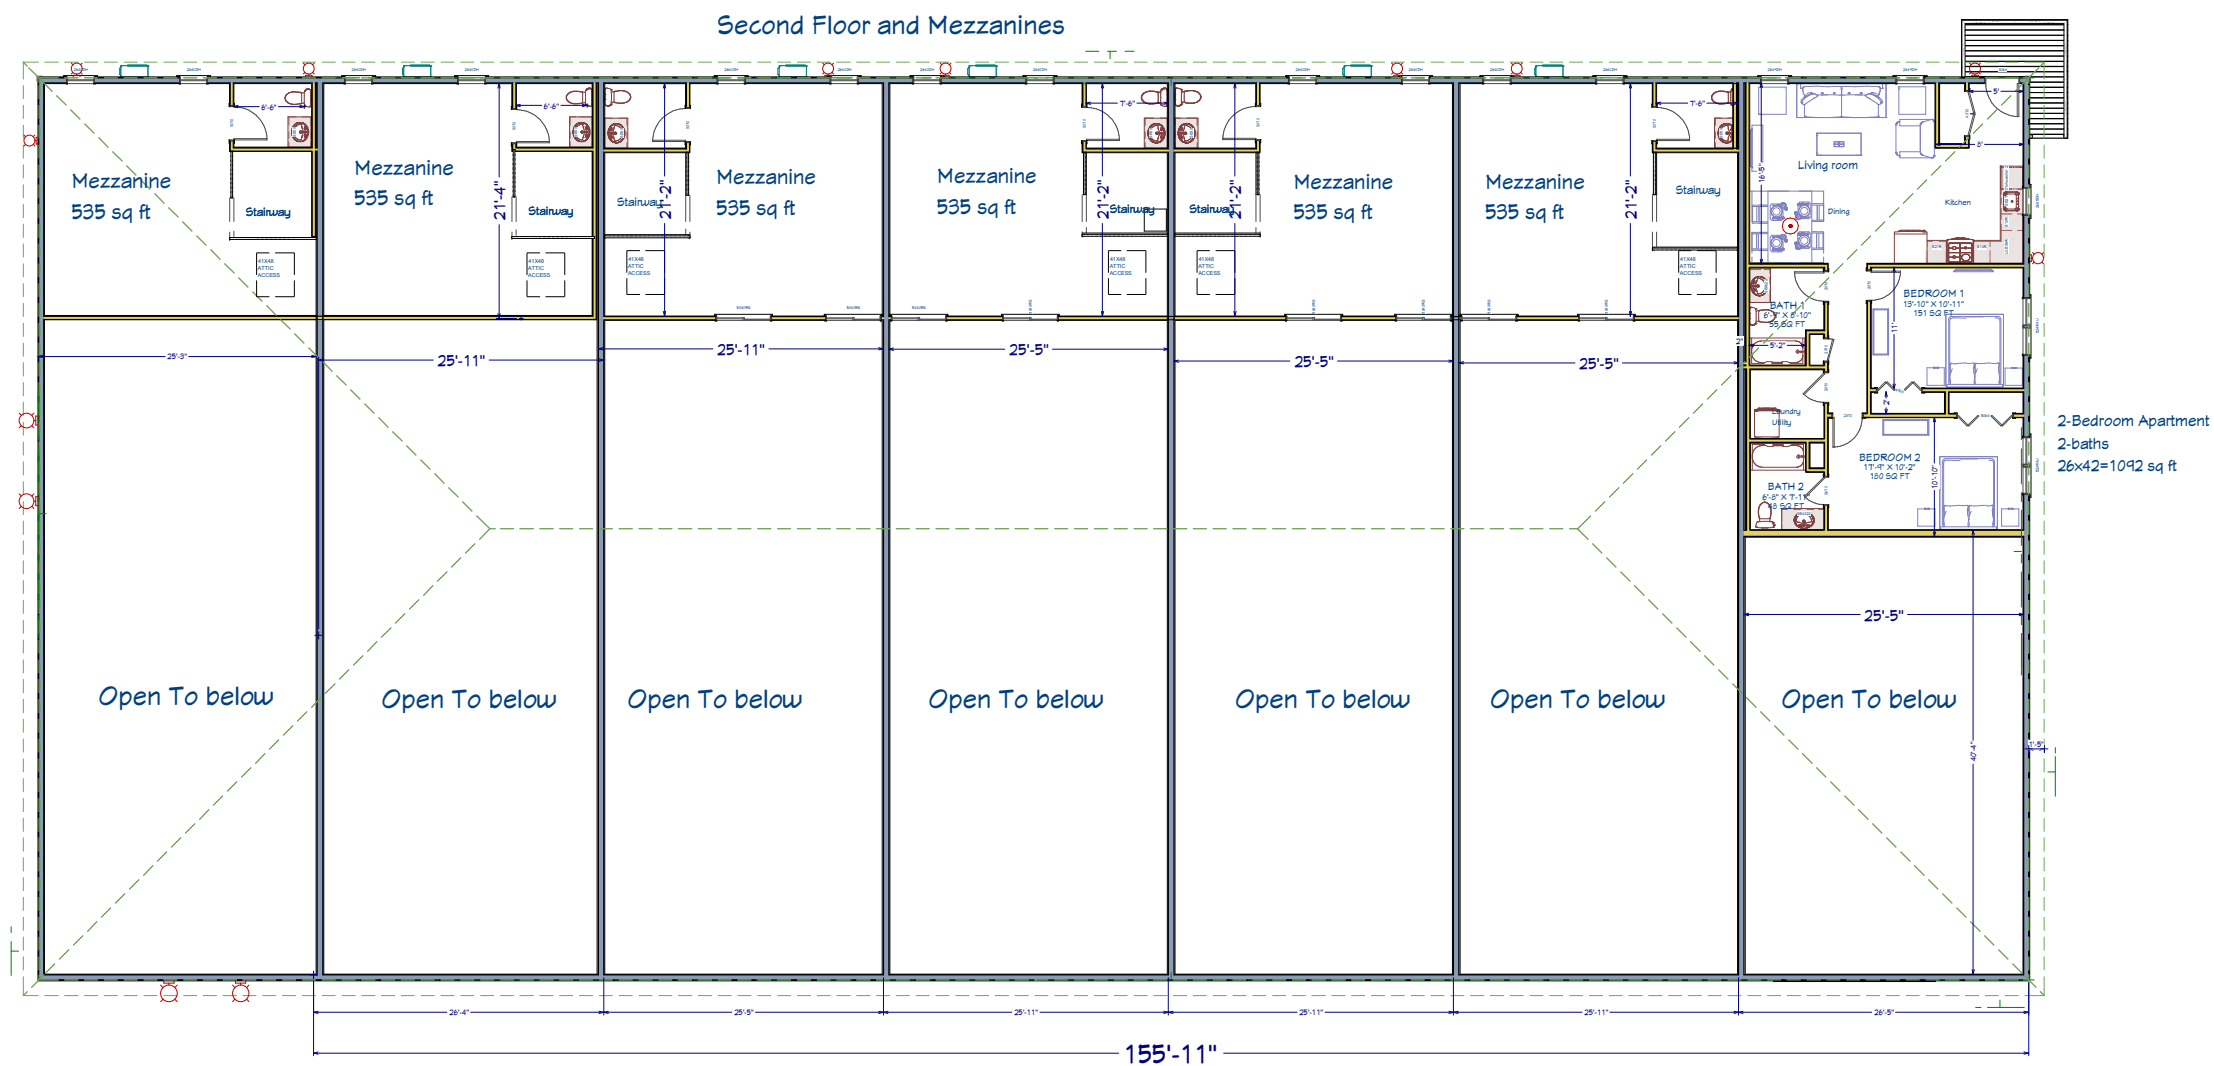

North Elevation Rear

REVISION TABLE	
NUMBER	DATE

Building #3

Rear Elevation

DRAWINGS PROVIDED BY:
Rodeniser Builders
 70 Bartzak Drive
 Holliston, Ma. 01746

DATE:

6/11/2020

SCALE:

SHEET:

Not For Construction

1/4"

1st Floor

REVISION TABLE			
NUMBER DATE REVISION BY DESCRIPTION			

Building #3

First Floor
Floorplan

DRAWINGS PROVIDED BY:
Rodeniser Builders
 70 Bartzak Drive
 Holliston, Ma. 01746

DATE:

6/11/2020

SCALE:

SHEET:

Not For Construction

REVISION TABLE	NUMBER	DATE	REVISED BY	DESCRIPTION

Building #3

Second Floor
Floorplan