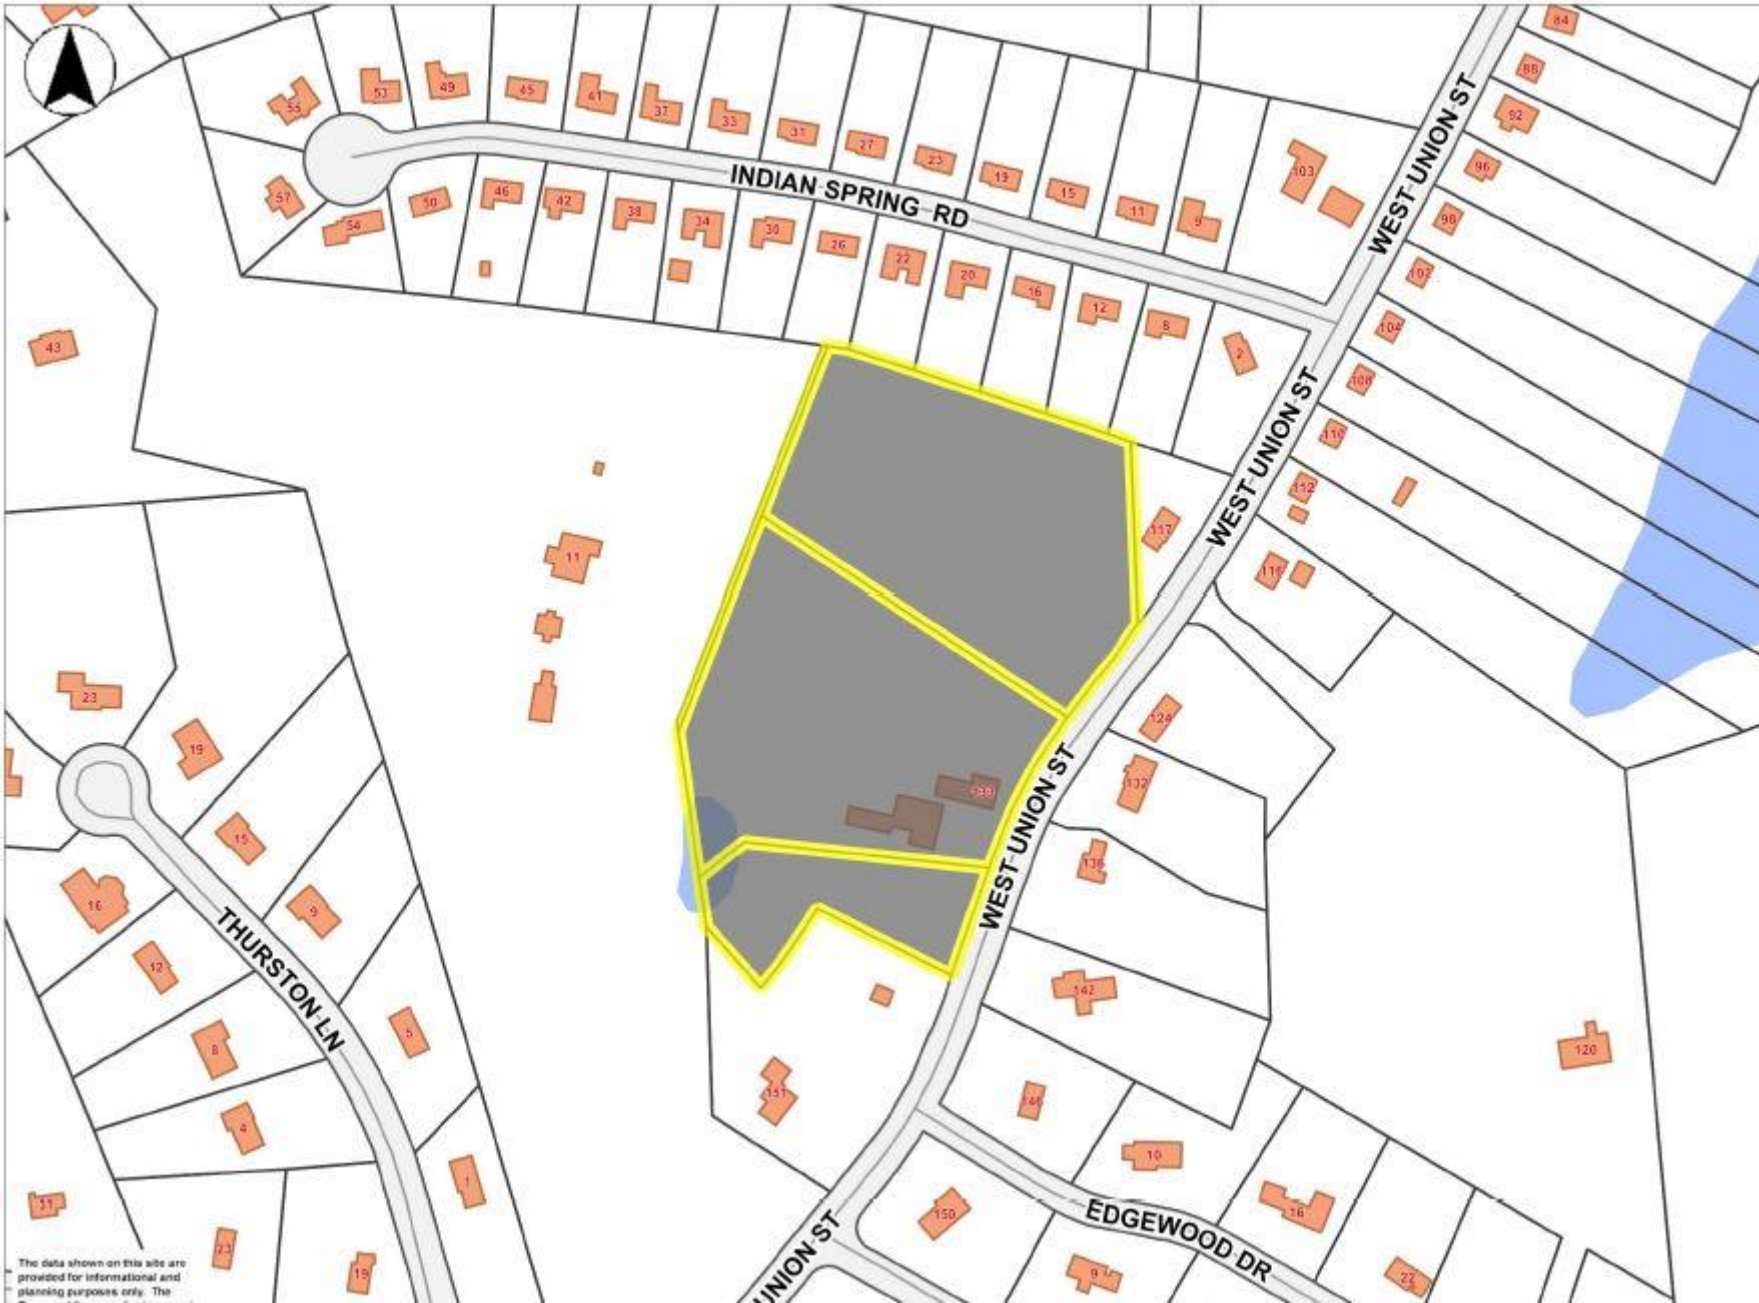

Proposed Valentine Overlay District

Parcels within the Valentine Overlay District

Address	Assessor Map/Lot
125 West Union Street	19/101
133 West Union Street	19/103
139 West Union Street	19/104